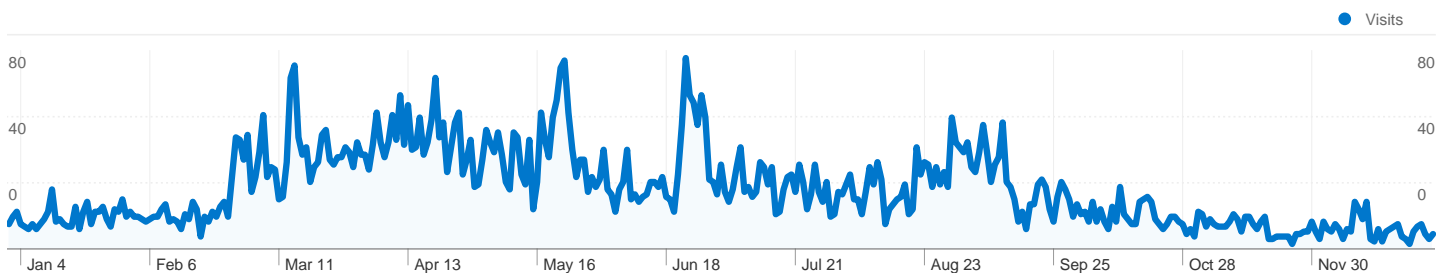

Keywords

Comparing to: Site

Search sent 8,896 total visits via 3,416 keywords

Site Usage

Visits	Pages/Visit	Avg. Time on Site	% New Visits	Bounce Rate	
8,896 % of Site Total: 67.69%	3.73 Site Avg: 3.53 (5.84%)	00:02:22 Site Avg: 00:02:20 (1.18%)	83.72% Site Avg: 82.41% (1.59%)	39.86% Site Avg: 43.81% (-9.02%)	
Keyword	Visits	Pages/Visit	Avg. Time on Site	% New Visits	Bounce Rate
minneapolis landscaping	421	4.00	00:02:42	42.76%	37.29%
landscaping	373	3.52	00:02:01	93.30%	43.16%
lee's landscaping	279	4.26	00:03:02	67.03%	32.97%
paver walkway designs	239	2.22	00:01:02	95.40%	59.41%
landscaping minneapolis	182	4.30	00:02:29	85.16%	30.22%
landscaping mn	134	4.07	00:02:34	76.12%	33.58%
lee's landscaping mn	113	5.40	00:03:26	56.64%	19.47%
minnesota landscaping ideas	105	4.33	00:02:19	88.57%	26.67%
landscape design	102	3.06	00:02:24	90.20%	50.00%
lees landscaping	102	4.43	00:02:40	56.86%	29.41%
minnesota landscaping	99	3.58	00:02:01	79.80%	38.38%
leeslandscapes.com	94	5.70	00:07:18	56.38%	19.15%
mn landscaping	84	5.06	00:03:07	80.95%	25.00%
landscape designs	83	3.24	00:01:40	95.18%	49.40%
landscape design minneapolis	69	4.48	00:02:53	88.41%	30.43%
outdoor stair designs	54	1.57	00:00:34	98.15%	77.78%
retaining wall design	52	1.90	00:00:55	98.08%	76.92%
landscaping design	51	3.69	00:02:03	92.16%	39.22%
landscape minneapolis	50	4.12	00:03:18	86.00%	28.00%
landscaping minnesota	38	4.58	00:03:50	86.84%	23.68%
mn landscaping ideas	37	5.92	00:03:39	94.59%	24.32%
brick driveway designs	36	2.44	00:01:51	91.67%	66.67%